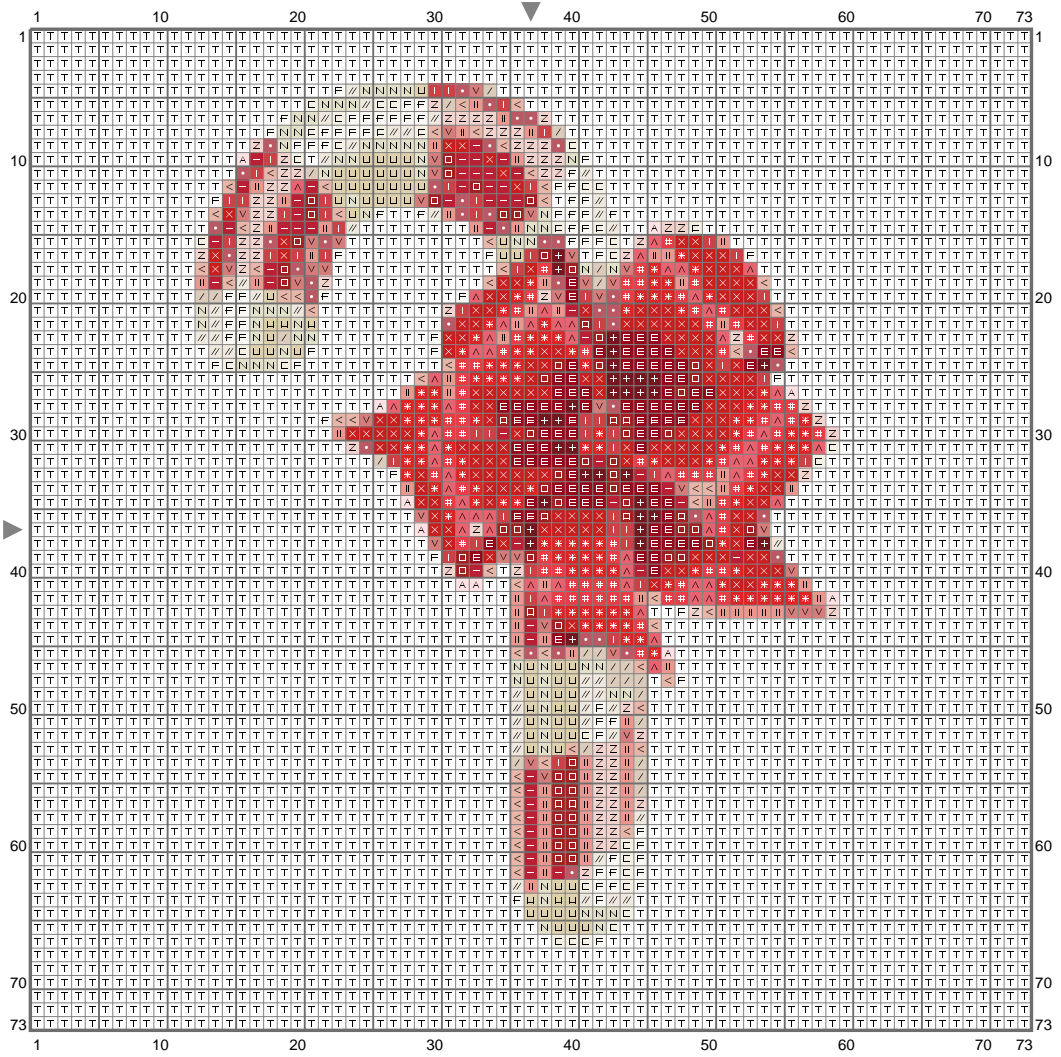

# Candy Cane

Copyright (C) 2011 AltogetherChristmas.com

Graphic from Silent Night Icons set

<http://artdesigner.lv/>

# Candy Cane

Copyright (C) 2011 AltogetherChristmas.com

Stitch Count: 73w x 73h

Finished Size: 13.24 cm x 13.24 cm (28 ct./inch)

Cloth: Aida

Cloth's Color: White

## Color Table (DMC)

### **Cross Stitch**

	815	(32 ct)
	498	(92 ct)
	3777	(67 ct)
	321	(52 ct)
	817	(177 ct)
	349	(121 ct)
	347	(54 ct)
	606	(75 ct)
	3721	(41 ct)
	356	(36 ct)
	3328	(58 ct)
	3778	(74 ct)
	407	(56 ct)
	3047	(67 ct)
	613	(24 ct)
	842	(73 ct)
	644	(66 ct)
	822	(43 ct)
	819	(10 ct)
	ECRU	(34 ct)
	3865	(78 ct)
	B5200	(3999 ct)