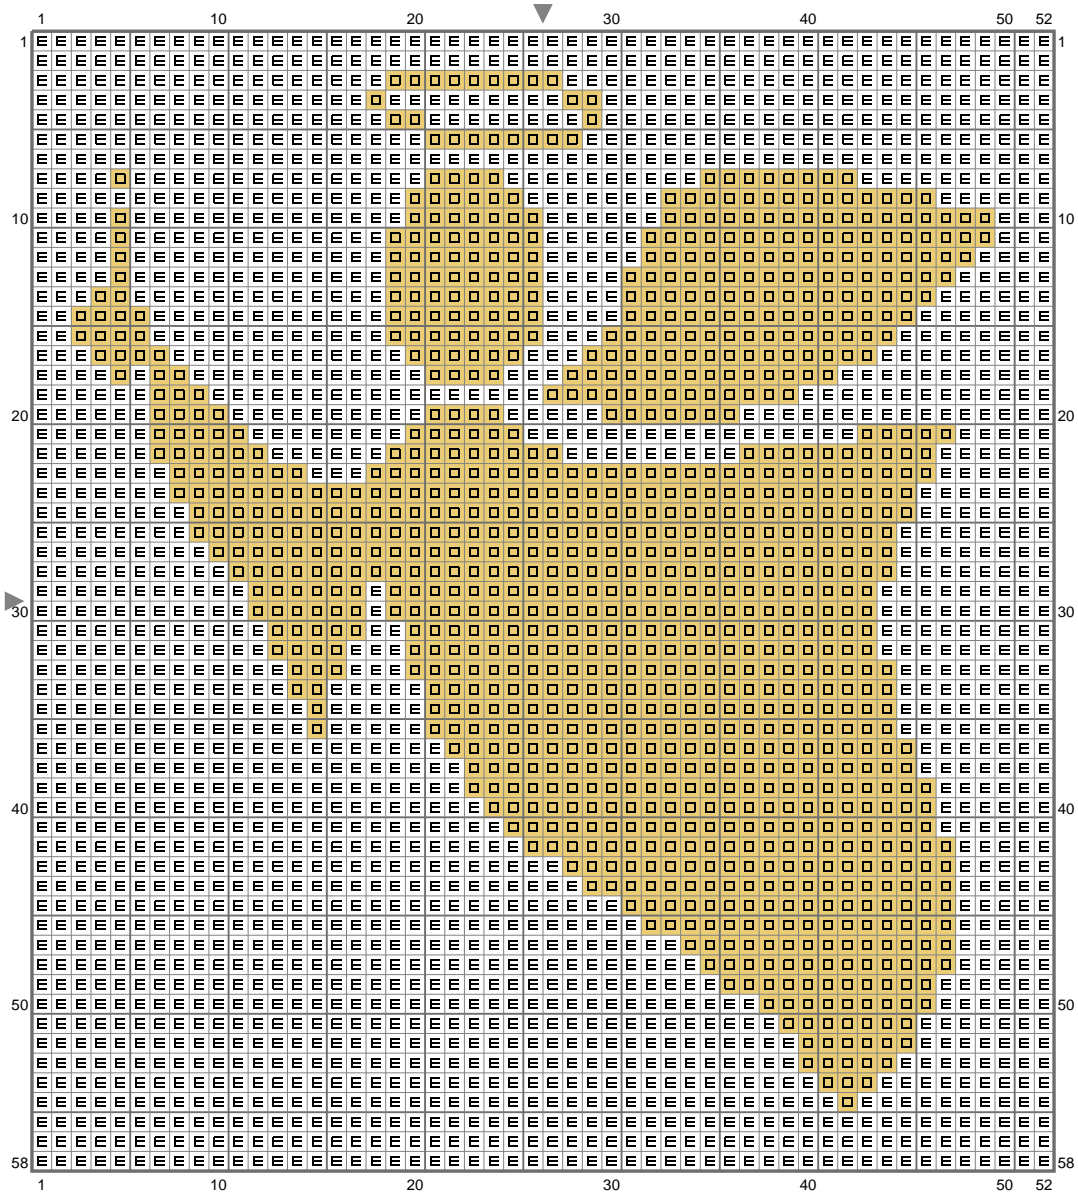

Angel

Copyright (C) 2011 AltogetherChristmas.com

Angel

Copyright (C) 2011 AltogetherChristmas.com

Stitch Count: 52w x 58h
Finished Size: 9.43 cm x 10.52 cm (28 ct./inch)
Cloth: Aida
Cloth's Color: White
of colors: 2 Colors

Color Table (DMC)

Cross Stitch

-  B5200 (1940 ct)
-  3822 (1076 ct)