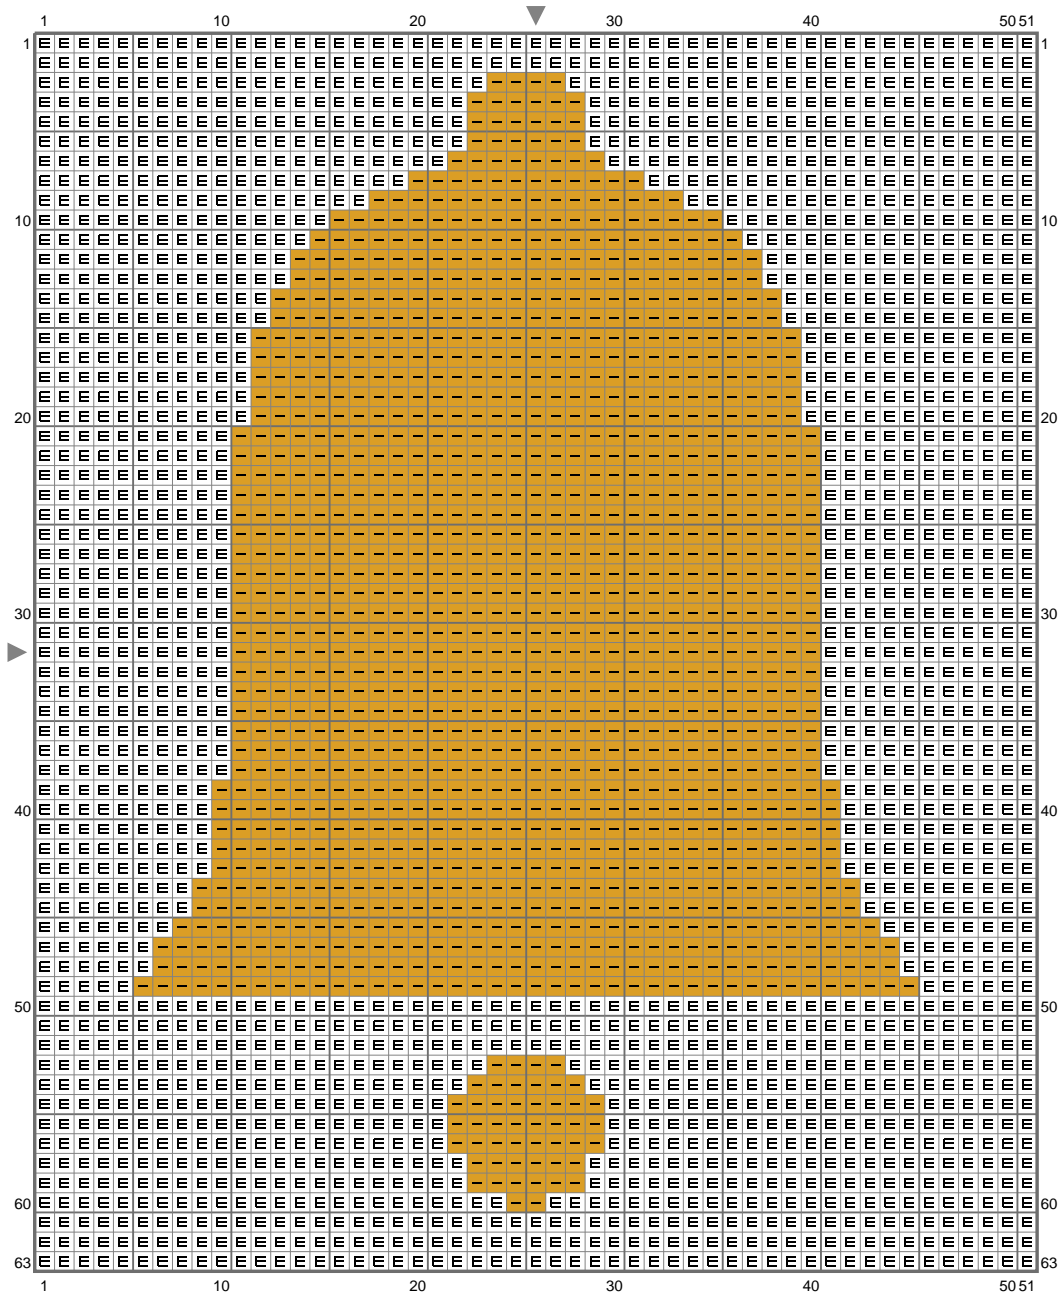

Bell

Copyright (C) 2011 AltogetherChristmas.com

Bell

Copyright (C) 2011 AltogetherChristmas.com

Stitch Count: 51w x 63h
Finished Size: 9.25 cm x 11.43 cm (28 ct./inch)
Cloth: Aida
Cloth's Color: White
of colors: 2 Colors

Color Table (DMC)

Cross Stitch

-  B5200 (1905 ct)
-  3852 (1308 ct)