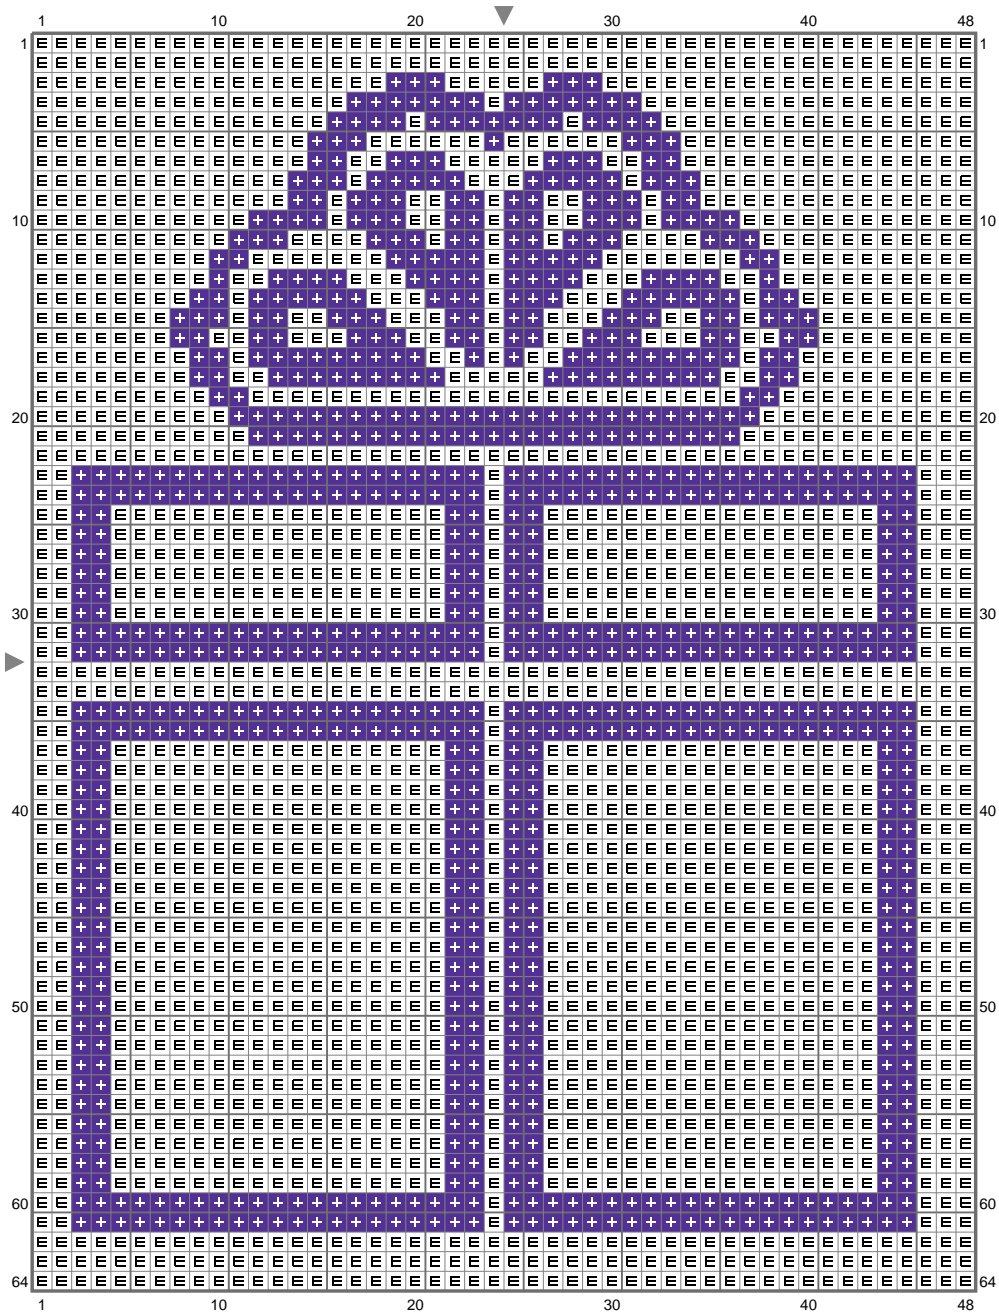

Present

Copyright (C) 2011 AltogetherChristmas.com

Present

Copyright (C) 2011 AltogetherChristmas.com

Stitch Count: 48w x 64h
 Finished Size: 8.70 cm x 11.61 cm (28 ct./inch)
 Cloth: Aida
 Cloth's Color: White
 # of colors: 2 Colors

Color Table (DMC)

Cross Stitch

- 796 (878 ct)
- B5200 (2194 ct)